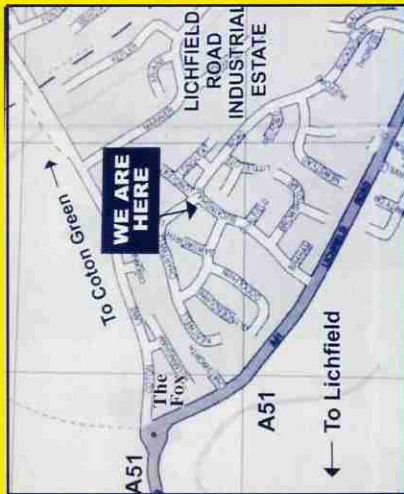

PRICES  
FROM

GIRLS TROUSERS £6.99  
BOYS TROUSERS £5.99  
BOYS TROUSER SHORTS £8.99  
PINAFORES £9.99  
SKIRTS £6.99

THE SHOP IS LOCATED ON RIVERSIDE,  
OFF BUCKINGHAM ROAD

FREE PARKING AVAILABLE

44-46 Chartwell, Riverside, Tamworth, Staffs B79 7UG